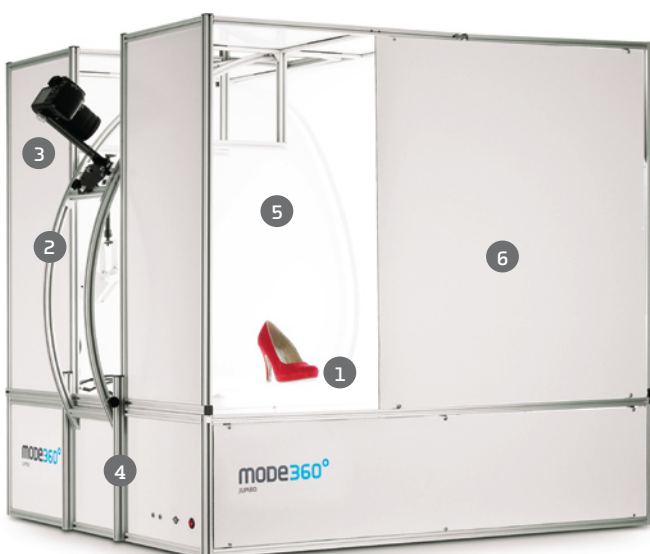

**MODE360° JUMBO IS A COMPACT STUDIO CREATED TO PHOTOGRAPH PRODUCTS IN HI-RES PACKSHOTS AND 360°/3D ANIMATIONS.**

**The MODE360° Jumbo concept uses:**

- Your Camera
- Software controlled, LED lit chamber
- Rotational Platform
- MODEPiX / MODEViD Software

**MODE360° JUMBO INCLUDED COMPONENTS:**

1. 360° rotating platform 90 cm in diameter
2. 3D arm for spherical images
3. Adjustable camera mount (zoom in, zoom out)
4. Adjustable rail for 3D arm (up and down)
5. Well Lit, Shadow Free chamber with controlled LED Lights (6500 K)
6. Side access doors

The ModePix software controls the LED lights inside the chamber, the rotating platform and the CANON EOS camera and parameters. It also offers features such as live camera preview; photo capture & editing; background removal, camera & light presets, watermarking, color correction, quick uploads and more.

Model:	<b>FA90</b>
Dimensions:	<b>104×123×114 cm</b>
Weight:	<b>65 kg</b>
Power supply:	<b>110-220 V</b>
Diameter of rotating platform:	<b>90 cm</b>
Light type:	<b>Power LED 6500 K day light</b>
Maximum dimensions of photographed object:	<b>55×55×55 cm</b>